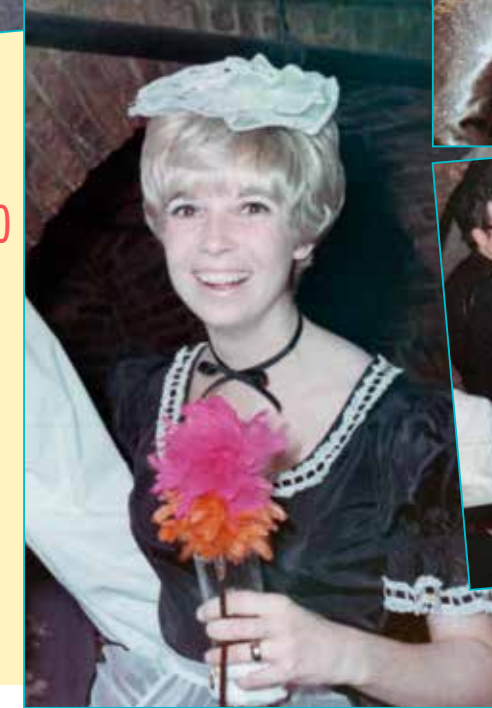

Halloween Parties Get Bigger: Catacombs of Ivanhoe '68

During the late 1960s the tradition of Marvin's extravagant Halloween parties started to outgrow the original location of Marvin's Evanston home. They began to be thrown at large hotel ballrooms and restaurants that could handle the massive amount of employees, family members, guests, clients, celebrities, and entertainment that began to show up to these lavish affairs. "The parties were like out of this world. He might have put Hollywood to shame," declared employee Sam Cottone. There would often be famous performers such as the

singer Felicia Sanders and actress Margot Whiting. Among the hundreds of people who would attend, there would be many toy industry executives. "He'd get all the clients from almost every toy company,"

Cottone explained, "They looked forward to it. He'd invite them all."

The 1968 Halloween party took place in the entire lower level of the Ivanhoe Restaurant that was called the Catacombs. No expense was spared and the buffet was tremendous. One of the partygoers recalled, "Everybody came in full costumes and Marvin gave away two trips to Las Vegas that cost \$500 a piece for the winners of the best costumes. One couple came in full costume as the *Planet of the Apes*. My friend came as the pope and his wife was a nun and they won a trip to Vegas. The Halloween parties were fabulous." Shown here is a sampling of the 1968 festivities that night in the Catacombs.