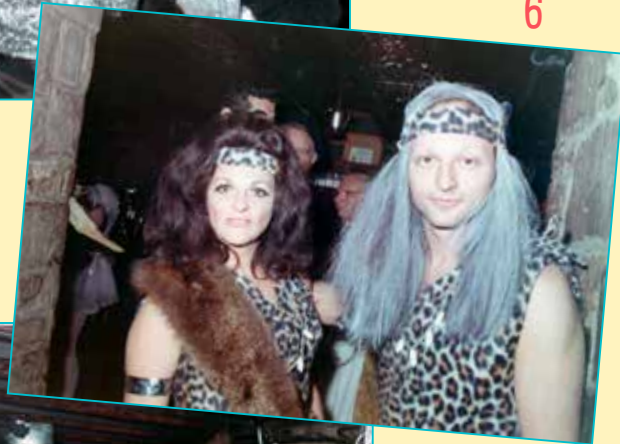

Halloween Parties Get Bigger: Catacombs of Ivanhoe '68

During the late 1960s the tradition of Marvin's extravagant Halloween parties started to outgrow the original location of Marvin's Evanston home. They began to be thrown at large hotel ballrooms and restaurants that could handle the massive amount of employees, family members, guests, clients, celebrities, and entertainment that began to show up to these lavish affairs. "The parties were like out of this world. He might have put Hollywood to shame," declared employee Sam Cottone. There would often be famous performers such as the

singer Felicia Sanders and actress Margot Whiting. Among the hundreds of people who would attend, there would be many toy industry executives. "He'd get all the clients from almost every toy company,"

Cottone explained, "They looked forward to it. He'd invite them all."

The 1968 Halloween party took place in the entire lower level of the Ivanhoe Restaurant that was called the Catacombs. No expense was spared and the buffet was tremendous. One of the partygoers recalled, "Everybody came in full costumes and Marvin gave away two trips to Las Vegas that cost \$500 a piece for the winners of the best costumes. One couple came in full costume as the *Planet of the Apes*. My friend came as the pope and his wife was a nun and they won a trip to Vegas. The Halloween parties were fabulous." Shown here is a sampling of the 1968 festivities that night in the Catacombs.